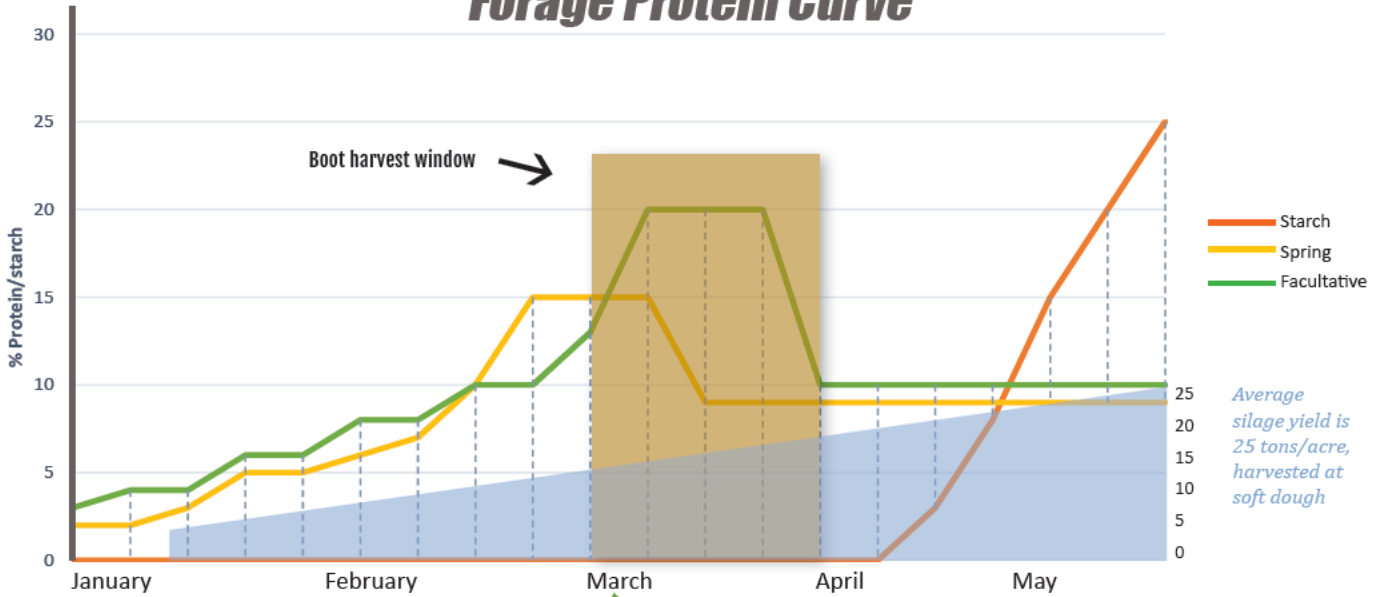

TriCal® Triticale

Forage Protein Curve

Arizona - Jim Bryant 602-919-0188 • California - M.C. Gomes 209-484-0617, Jim Kautz 559-972-7377

Harvest Stages By Variety Maturity

Based off November planting schedule

BARKLEY SEED
INCORPORATED