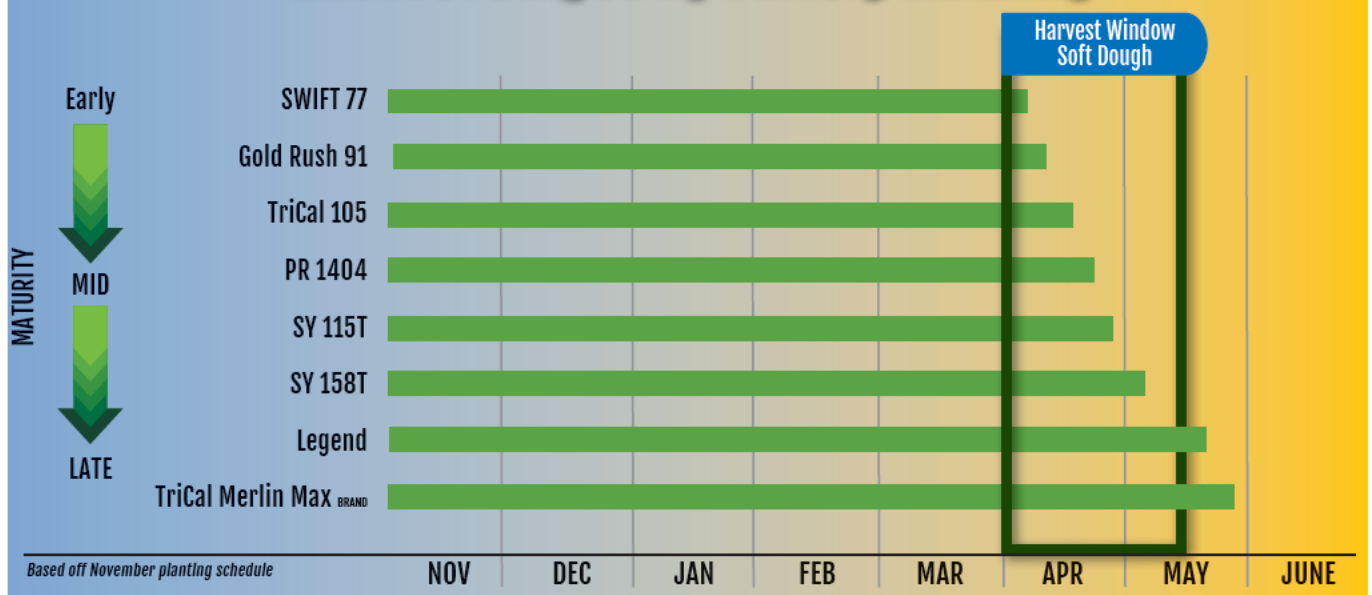

TriCal® Triticale

Forage Protein Curve

Arizona - Jim Bryant 602-919-0188 • California - M.C. Gomes 209-484-0617, Jim Kautz 559-972-7377

Harvest Stages By Variety Maturity

Based off November planting schedule